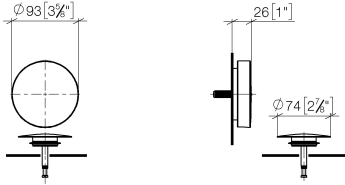

**Pop-up waste and overflow - Chrome**

IMO

36 243 970

- drain Ø 52mm
- Also suitable for king-size baths.**

Also suitable for king-size baths.

Fits: IMO, LULU, MADISON, MEM, TARA, CL.1, LISSÉ, VAIA, META, CYO

**Required miscellaneous**

- Pop-up waste and overflow -** 35 227 970 90
- bowden cable length 725 mm

36 243 970

mm [inches]

36 243 970